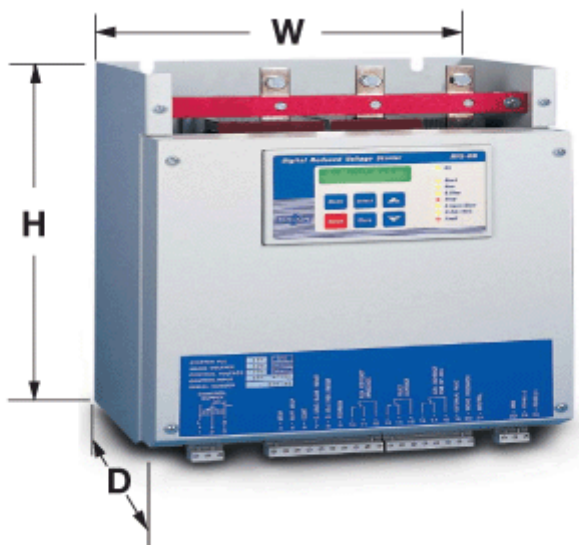

Data Sheet

Article number: 761540820

Description: Softstarter RVS-DN 820
450kW 820A 3x400V IP00 Digital

Measures

D	= 290.0
Description	= Size D
H	= 660.0
W	= 623.0
Weight	= 65.00